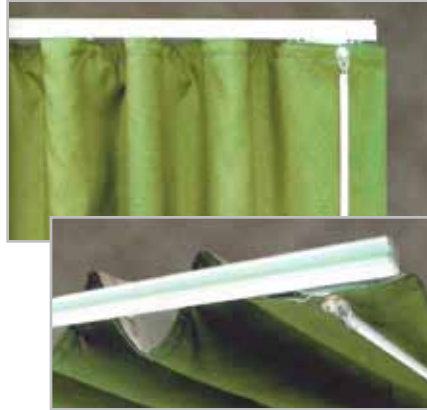

PINCH PLEAT

RIPPLEFOLD

ACCORDIAFOLD

**Contract Track** is an aluminum extrusion, white, powder coated, and lubricated for wall or ceiling mount. And suitable for Pinch Pleat, Ripplefold or Accordiafold draperies.